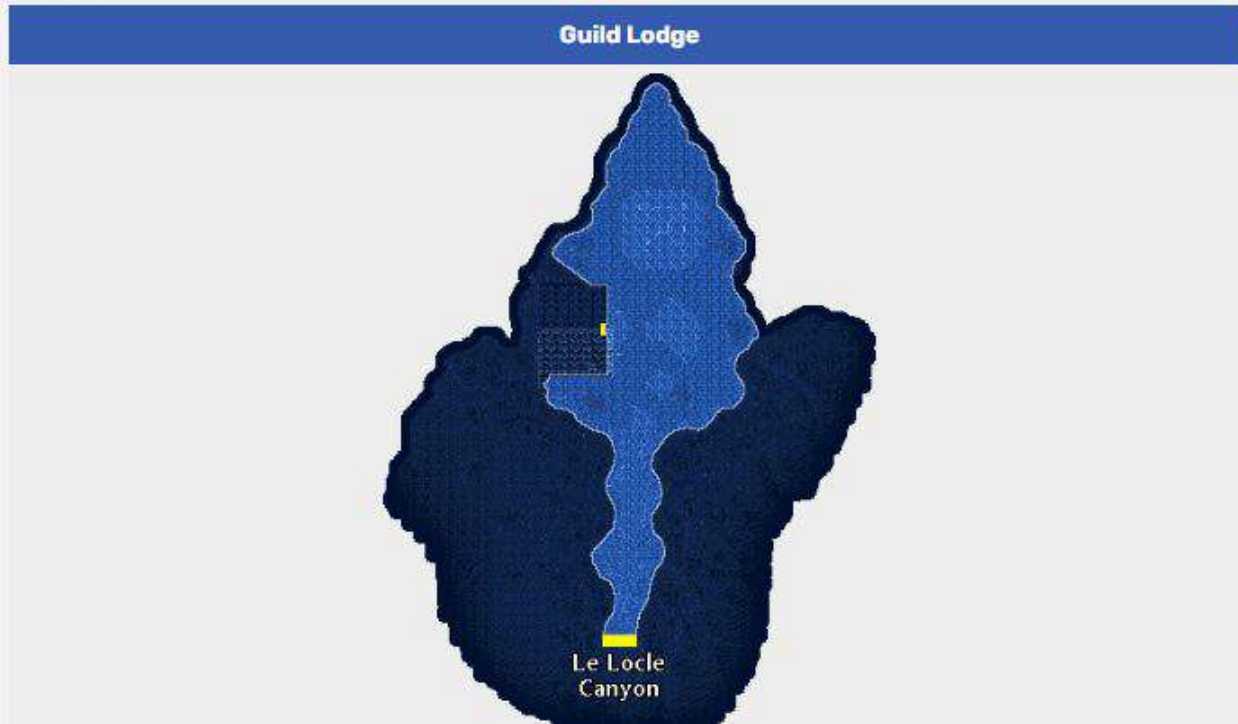

The Legend of Heroes: Kai no Kiseki

Background

Le Locle Canyon is a region of Lemana bought by the Bracer Guild near its headquarters to serve as a training ground for bracers from all of Zemuria. In addition to **a lodge near the entrance to the canyon**, the Bracer Guild has several training facilities intended for diverse situations: Balstar Channel, an old set of sewers; Saint-Croix Forest, a large forest full of **monsters**; and Grimsel Fortress, a high-security facility equipped with the latest technology.

Estelle travels here to train together with Anelace after Joshua's disappearance, in order to prepare for the danger Ouroboros poses. With Kurt Nardin acting as their trainer, they spend a full month of training before the **lodge** is suddenly attacked by jaegers. The jaegers use sleeping gas to take Estelle and Anelace deep into the forest, while Kurt and **the lodge's** staff is taken hostage in Grimsel Fortress.

Estelle and Anelace make their way to the center of the fortress where they defeat the jaeger leader, who turns out to be Kurt himself, with Carna and Grant acting as the other jaegers. The assault had been the pair's final training, as is tradition for the first time trainees. Estelle and Anelace return to Liberl to begin their investigation into Ouroboros while Kurt, Grant and Carna stay behind to partake in more advanced training.

Map

Trails in the Sky the 3rd

Background

After Riesz refuses to accompany Kevin because of his deceptions, Joshua decides to back him up while heading to the Fourth Plane. They arrive in front of **the lodge** and are immediately ambushed by beast fiends, and after fending them off, the mysterious ghost they've encountered before appears again to give them the map of the canyon and information about how to proceed, before fading again.